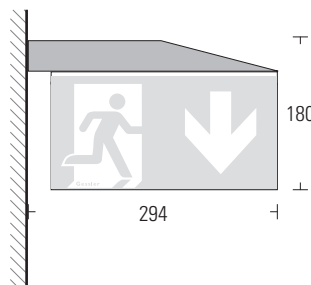

EVG-Version				Akku-Version				
ohne Überwachung without monitoring	mit Überwachung with monitoring	DALI-Überwachung DALI-monitoring	Kino-Ausführung Theatre version	1h	3h	8h	Auto-Check auto-test	BUS-Check BUS-test
•	•	•	–	•	•	•	•	•